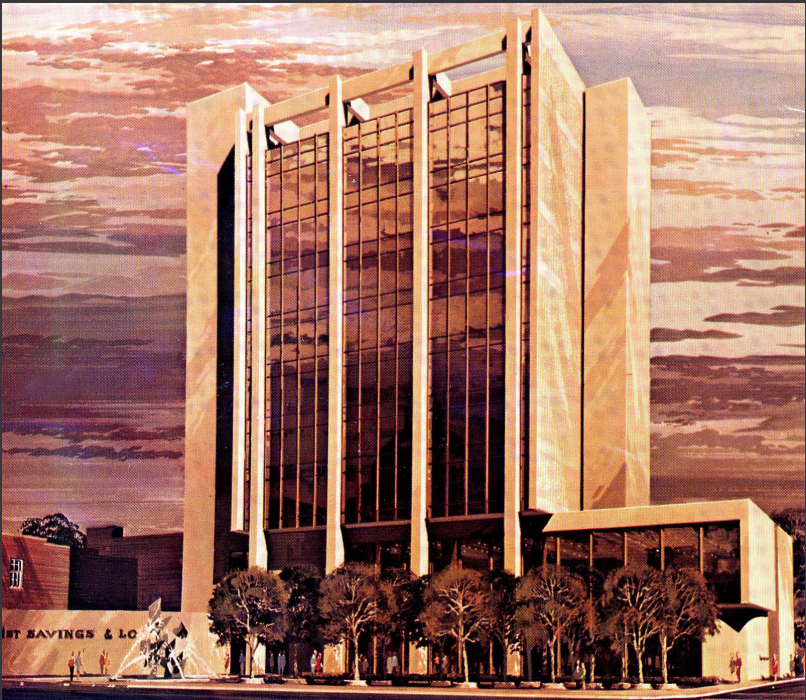

Our Story

33 West 10th

Constructed in 1971, Anderson Executive Tower is the tallest building in all of Madison County, Indiana. In fact, it's the tallest structure north of Indianapolis and south of Lafayette, standing at just over 155' tall. Centrally located in downtown Anderson, this building features 10 stories of over 70,000 square feet commercial office space, suitable for solo-preneurs and Fortune 500 companies alike. Bright floors with breathtaking views, are made possible with high ceilings at the tower.

Chief Executive Officer | Owner

Mario@AndersonExecutiveTower.com

Shawn Long

Project Manager | Leasing Agent

Shawn@AndersonExecutiveTower.com

Original architectural drawing of First Savings & Loan Tower, in Anderson, Indiana.

Commercial Office Space For Lease

Whether you are a small business owner, established business owner looking to expand or a fortune 500 company looking to move its headquarters, we have spaces that meets everyone's needs. Centrally located downtown, the tower is the tallest in all of Madison County! Approximately 45 minutes from Indianapolis, Anderson is home to over 50,000 residents, that feature large employers such as Ascension St. Vincent Anderson (2,200 Full Time Employees), Nestle (800 Full Time Employees), Anderson University (450 Full Time Employees) and many more! Within walking distance, you have the court house, county offices, Paramount Theatre, Anderson Museum of Fine Art and other professional suites. Conveniently located for those who travel often, less than 10 minutes away, you could fly into and out of Anderson Municipal Airport. For the tech savvy guru, you will be excited to learn that this building is completely wired with dark-fibre!

Brightly lit with a modern feel, Anderson Executive Tower provides your business the space you need, not just to run your business, but to present your business in a professional manner that stands out from the rest.