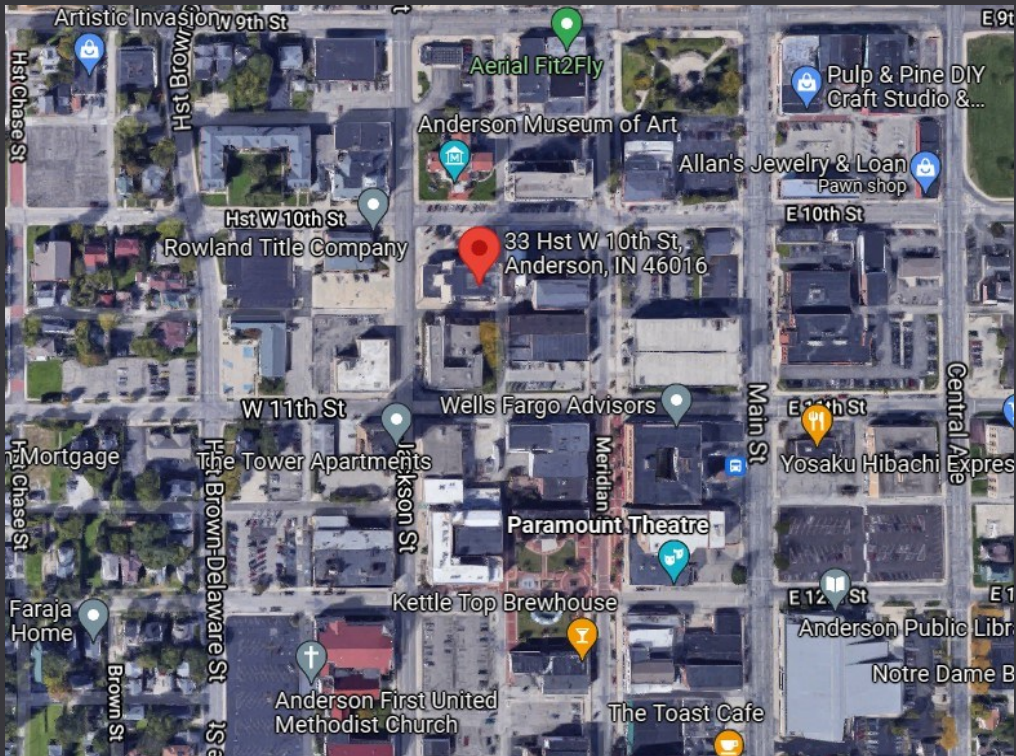

Breathtaking views in the heart of downtown Anderson!